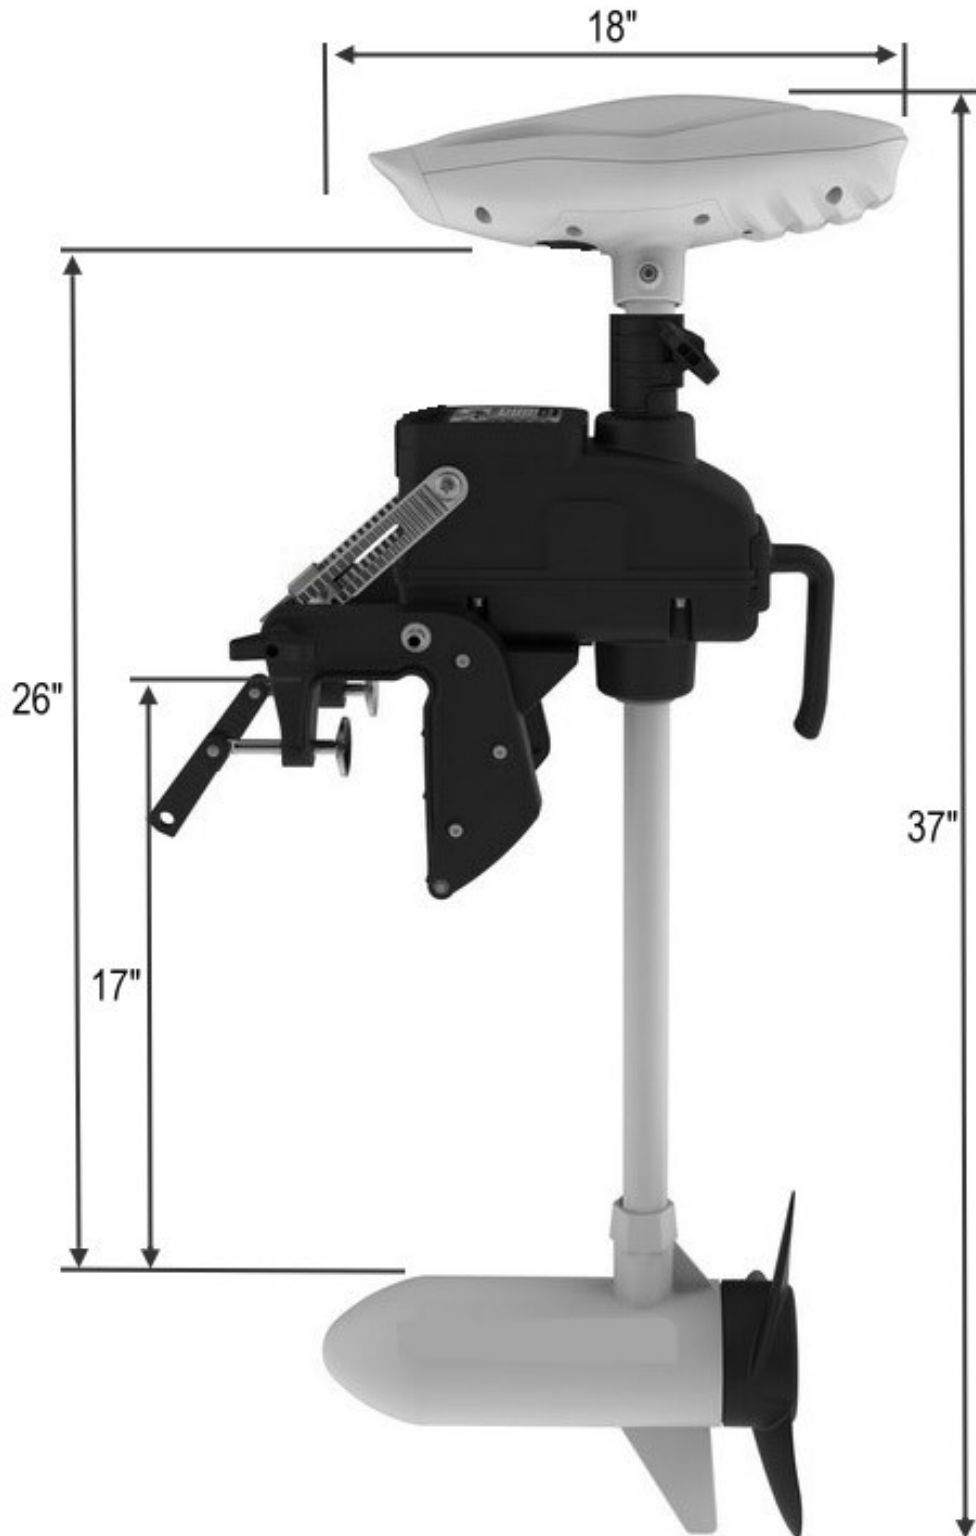

CAYMAN T55-100

BY HASWING

With Remote Control!

Transom Mount 55 lb Electric Trolling Motor With Remote Control -CAYMAN T. The next generation 12 volt 55 Lbs series the Cayman T 55lb. The all new Cayman T 55 lb with wireless control takes your fishing experience to a new level. Wireless control enables swift manoeuvrability effortlessly with a generous amount of power.

Thrust Level :	55 pounds (lb) trust
Shaft Length :	39"(1000cm)
Voltage :	12 volts
Speed control :	10 speed settings
Build in battery meter :	5 levels battery indication
Output (Max) :	540 Watt
Amp -Rated :	44 - 55 amps
Control Handle :	Wireless control 150 ft range (optional foot control)
Mount type :	Transom Mount
Propeller :	3 blade propeller - 9 inches
Max size boat recommended :	6 m (20 foot) / max load 500kg (1100 lbs)
Net weight :	26 lbs (12 kg)

Measurements are Approximate
These are for the T55-66 Model, the T55-100 Model are about 3" longer in height

www.raptorkayakcanada.ca [519] 941-9120 info@raptorkayakcanada.ca
283 Broadway, Orangeville Ontario Canada