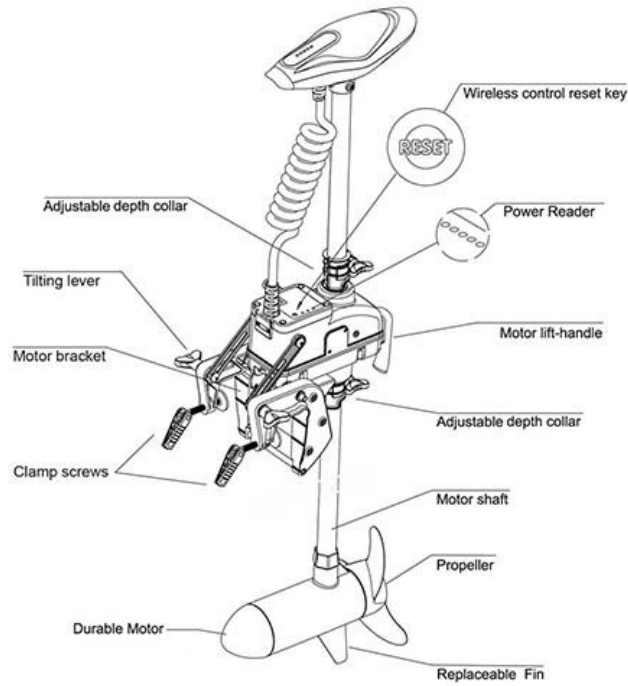

CAYMAN T55-100

BY HASWING

With Remote Control!

Transom Mount 55 lb Electric Trolling Motor With Remote Control -CAYMAN T. The next generation 12 volt 55 Lbs series the Cayman T 55lb. The all new Cayman T 55 lb with wireless control takes your fishing experience to a new level. Wireless control enables swift manoeuvrability effortlessly with a generous amount of power.

Thrust Level :	55 pounds (lb) trust
Shaft Length :	39"(1000cm)
Voltage :	12 volts
Speed control :	10 speed settings
Build in battery meter :	5 levels battery indication
Output (Max) :	540 Watt
Amp -Rated :	44 - 55 amps
Control Handle :	Wireless control 150 ft range (optional foot control)
Mount type :	Transom Mount
Propeller :	3 blade propeller - 9 inches
Max size boat recommended :	6 m (20 foot) / max load 500kg (1100 lbs)
Net weight :	26 lbs (12 kg)